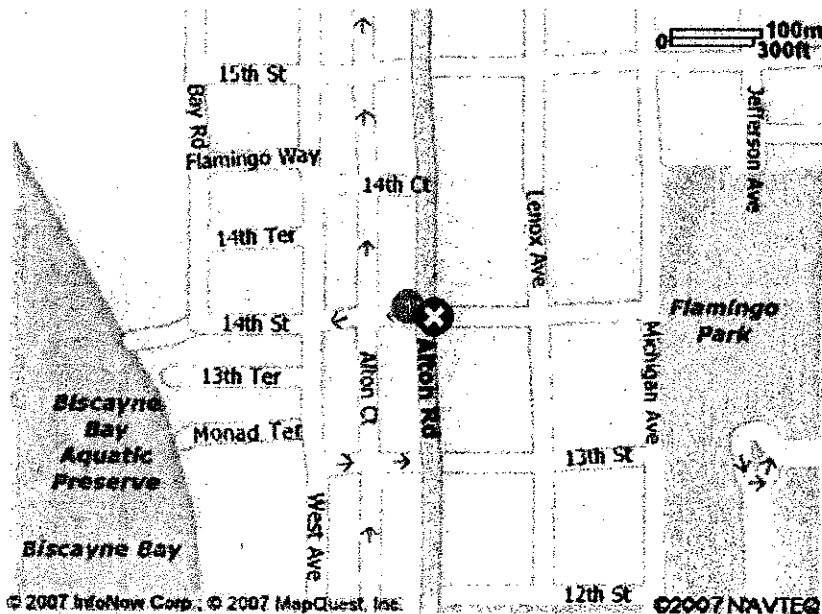

Locations

ATM Driving Directions: Location Details

Below are the driving directions and a map

- [Start a new search](#)
- [Get help using the locator](#)

[Return to list of results](#)

Driving Directions

Origin

Alton Rd & 14th St
Miami Beach, FL 33139

Destination

1414 Alton Rd
Miami Beach, FL 33139

Total Distance: 0.01 miles

Total Time: 0.1 minutes

Point	Directions	Distance
0	Start out going WEST on 14TH ST toward ALTON RD/FL-907.	0.01 miles

[Check balances](#)
[It's faster with O](#)

[Moving? Receive](#)
[change your add](#)

Disclaimer: These maps/directions are informational only. No representation is made or warranty given as to their content, road conditions or route usability or expeditiousness. User assumes all risk of use. Licensee and its suppliers assume no responsibility for any loss or delay resulting from such use.