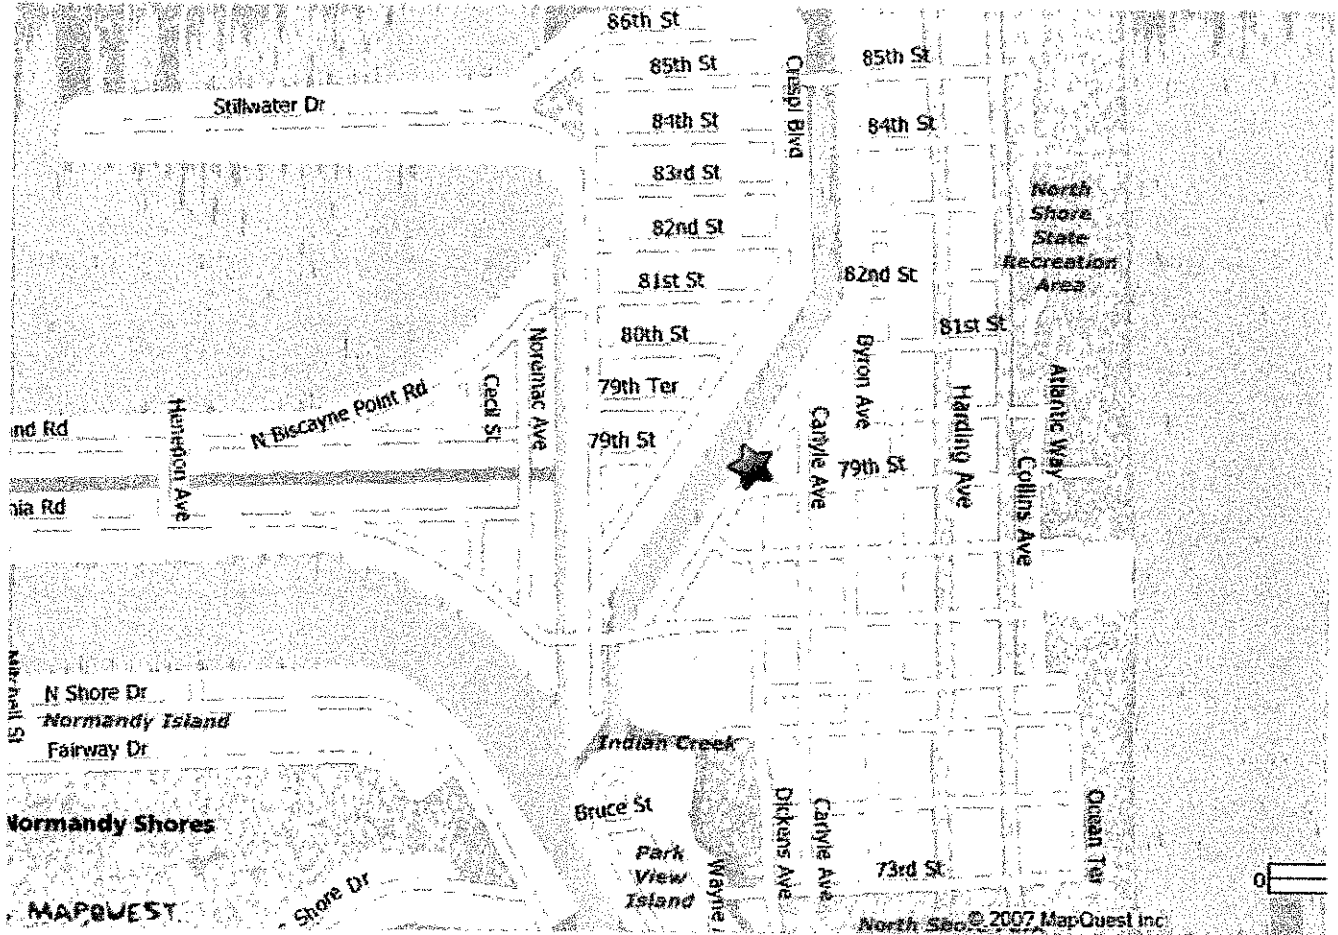

Yahoo! Maps - 7900 TATUM WATERWAY DR,
Miami Beach, FL 33141, US

When using any driving directions or map, it's a good idea to do a reality check and make sure the road still exists, watch out for construction, and follow all traffic safety precautions. This is only to be used as an aid in planning.

Sorry! When printing directly from the browser your map may be incorrectly cropped. To print the entire map, try clicking the "Printer-Friendly" link at the top of your results page.

★ 7900 Tatum Waterway Dr Miami Beach, FL 33141-1904, US

Sorry! When printing directly from the browser your map may be incorrectly cropped. To print the entire map, try clicking the "Printer-Friendly" link at the top of your results page.

All rights reserved. Use Subject to License/Copyright