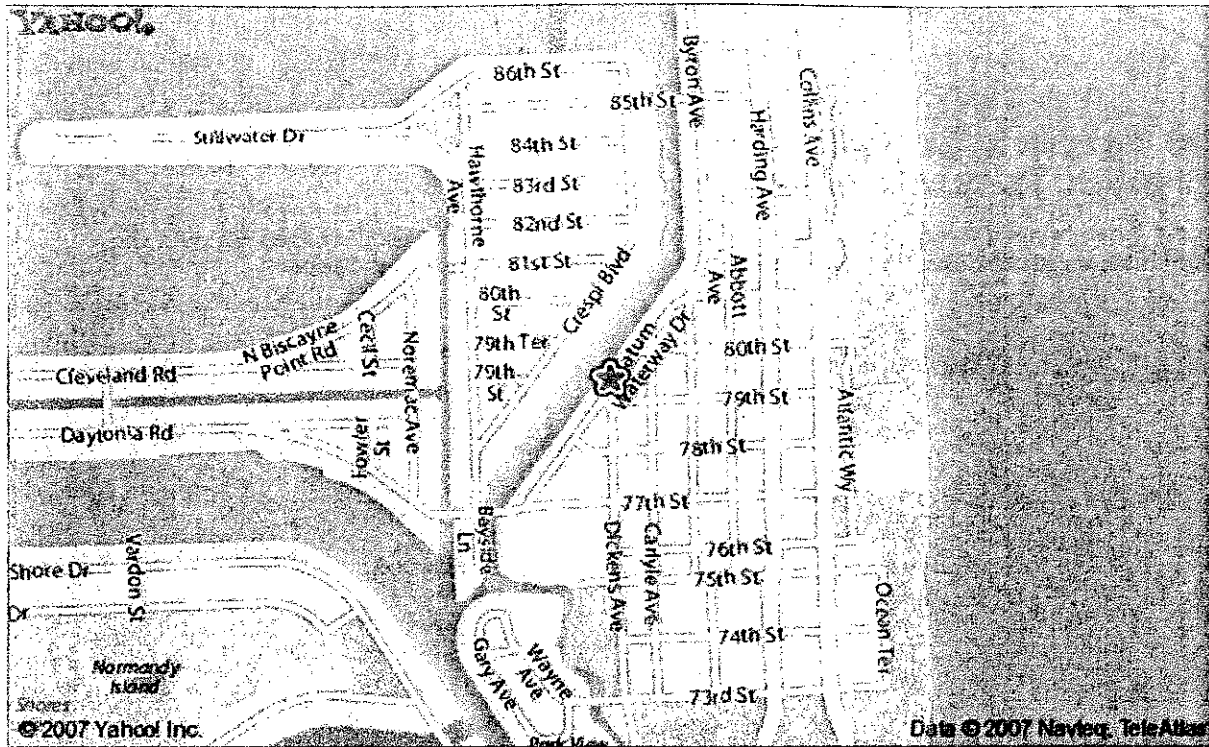

Yahoo! Maps - 7900 TATUM WATERWAY DR,
Miami Beach, FL 33141, US

When using any driving directions or map, it's a good idea to do a reality check and make sure the road still exists, watch out for construction, and follow all traffic safety precautions. This is only to be used as an aid in planning.

Sorry! When printing directly from the browser your map may be incorrectly cropped. To print the entire map, try clicking the "Printer-Friendly" link at the top of your results page.

★ 7900 Tatum Waterway Dr Miami Beach, FL 33141-1904, US

Sorry! When printing directly from the browser your map may be incorrectly cropped. To print the entire map, try clicking the "Printer-Friendly" link at the top of your results page.

All rights reserved. Use Subject to License/Copyright